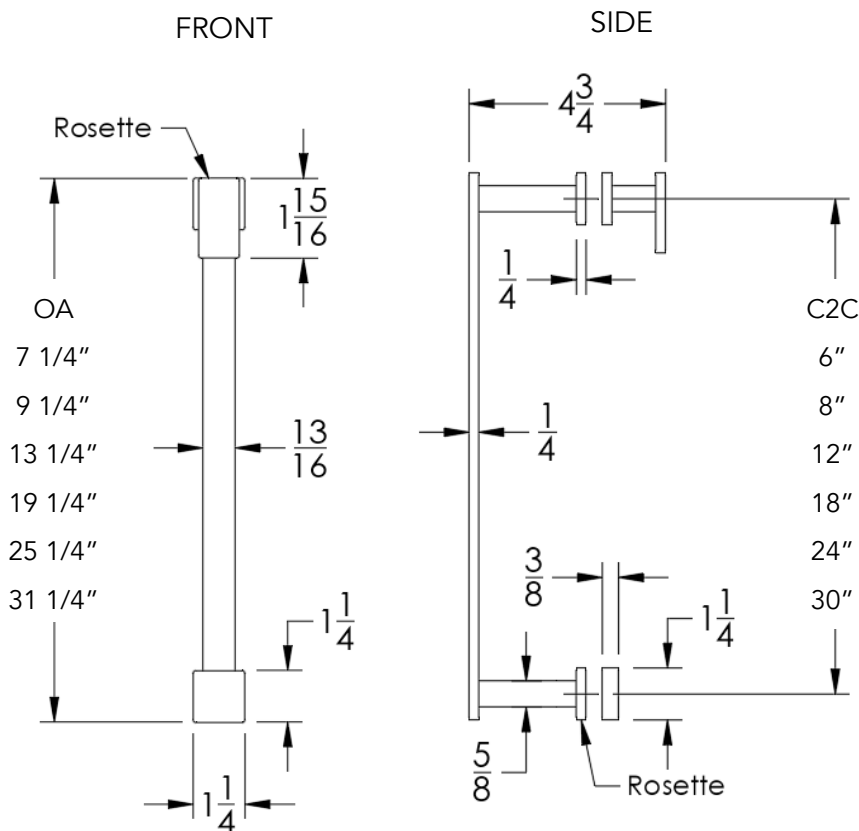

## FEATURES

- Premium 304 Grade Stainless Steel
- Solid Mount Construction
- Concealed Installation Hardware
- Solid End Cap provided for side opposite to the door for a seamless look

Single Door Handle with Knob

OA	C2C	MODEL
7 1/4"	6"	RHM-SDKN6-GR
9 1/4"	8"	RHM-SDKN8-GR
13 1/4"	12"	RHM-SDKN12-GR
19 1/4"	18"	RHM-SDKN18-GR
25 1/4"	24"	RHM-SDKN24-GR
31 1/4"	30"	RHM-SDKN30-GR

**Installation Notes:** Center to center hole drilling dimension are same as mentioned in column. Diameter of glass hole for installation is 1/2".

Standard hardware supplied can accommodate glass thicknesses 1/4" to 1/2". Please contact us for custom hardware in case glass thickness exceeds 1/2".

Dimensions in inches

NOTE: Dimensions subject to change without notice.